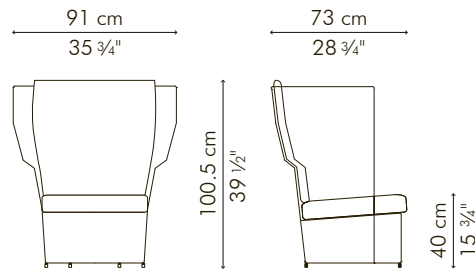

CALYX

KENETHCOBONPUE

EASY ARMCHAIR, highback
LOVESEAT

☼ polyethylene, steel

EASY ARMCHAIR, highback

OUTDOOR

14 kg / 31 lbs

22 kg / 48.5 lbs

0.79 m³

3.20 m / 3.50 yds

OUTDOOR polyethylene, steel

CAECX-B-2839OD-UF1

Canvas Ginkgo

CAECX-B-2839OD-UF2

Sunbrella Canvas

CAECX-B-2839OD-UF3

OUTDOOR

-  22 kg / 48.5 lbs
-  42.5 kg / 93.5 lbs
-  1.52 m³
-  5.50 m / 6.00 yds

OUTDOOR polyethylene, steel

LSCX-B-6439OD-UF1

Canvas Ginkgo

LSCX-B-6439OD-UF2

Sunbrella Canvas

LSCX-B-6439OD-UF3