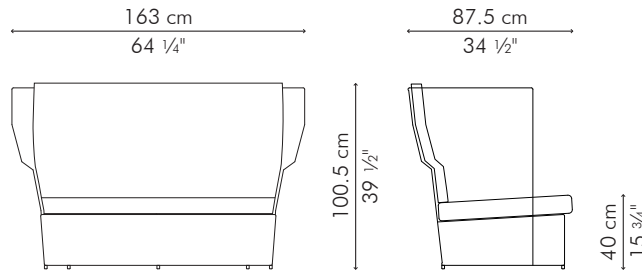

0.79 m³

3.20 m / 3.50 yds

OUTDOOR polyethylene, steel

CAECX-B-2839OD-UF1

Canvas Ginkgo

CAECX-B-2839OD-UF2

Sunbrella Canvas

CAECX-B-2839OD-UF3

OUTDOOR

-  22 kg / 48.5 lbs
-  42.5 kg / 93.5 lbs
-  1.52 m³
-  5.50 m / 6.00 yds

OUTDOOR polyethylene, steel

LSCX-B-6439OD-UF1

Canvas Ginkgo

LSCX-B-6439OD-UF2

Sunbrella Canvas

LSCX-B-6439OD-UF3