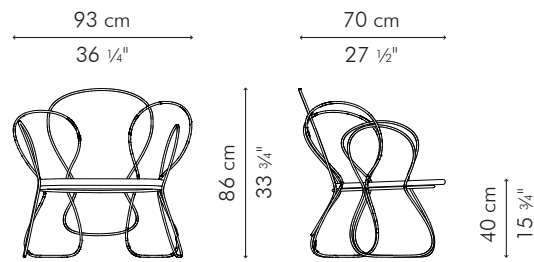

# TRAME

KENETHCOBONPUE

EASY ARMCHAIR

designed by Federica Capitani

⚙ polyethylene, nylon, steel

### OUTDOOR

-  11 kg / 24 lbs
-  17 kg / 37.5 lbs
-  0.59 m<sup>3</sup>
-  0.75 m / 0.85 yds

OUTDOOR polyethylene, nylon, steel