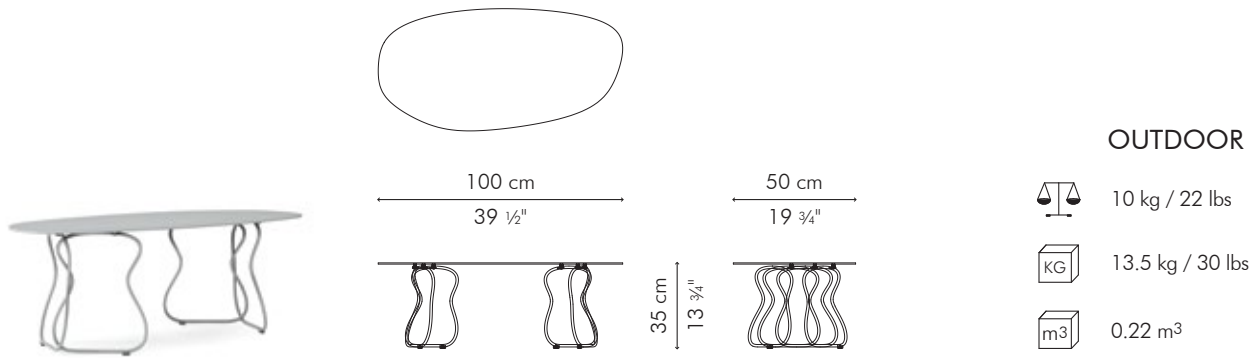

# TRAME

KENETHCOBONPUE

COFFEE TABLE  
END TABLE

designed by Federica Capitani

☼ fiberglass, steel

## COFFEE TABLE

**OUTDOOR** fiberglass, steel

Dolphin Gray TCTM-DG-3913OD

Faery Blue TCTM-FB-3913OD

Stone Gray TCTM-SG-3913OD

## END TABLE

**OUTDOOR** fiberglass, steel

Dolphin Gray TETM-DG-1815OD

Faery Blue TETM-FB-1815OD

Stone Gray TETM-SG-1815OD