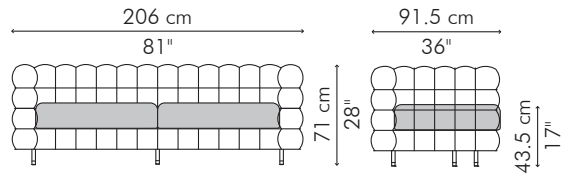

1.08 m³

3.70 m / 4.10 yds

OUTDOOR

34 kg / 75 lbs

1.05 m³

INDOOR rattan, rattan peel, stainless steel, steel

SLYY-B-5836-UF1

Linen Natural

Sunbrella Canvas

SOFA, extra large

INDOOR

55 kg / 121 lbs

1.81 m³

6.40 m / 7.10 yds

OUTDOOR

58 kg / 128 lbs

1.76 m³

INDOOR rattan, rattan peel, stainless steel, steel

SYYXL-B-9828-UF

Linen Natural

SYYXL-N-9828-UF

Linen Natural

OUTDOOR polyethylene, stainless steel, steel

SYYXL-B-9828OD-UF

Sunbrella Taupe

SYYXL-N-9828OD-UF

Sunbrella Canvas

SOFA

INDOOR

51 kg / 112 lbs

1.50 m³

4.85 m / 5.40 yds