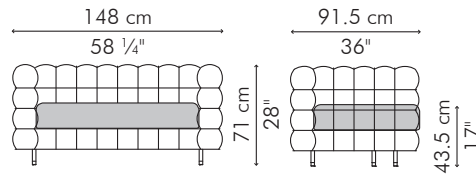

YIN & YANG

KENETHCOBONPUE

SOFA
LOVESEAT

🏠 rattan peel, rattan, steel, stainless steel

⚙️ polyethylene, steel, stainless steel

LOVESEAT

INDOOR

30 kg / 66 lbs

1.08 m³

3.70 m / 4.10 yds

OUTDOOR

34 kg / 75 lbs

1.05 m³

INDOOR rattan, rattan peel, stainless steel, steel

SLYY-B-5836-UF1

Linen Natural

Sunbrella Canvas

SOFA, extra large

INDOOR

55 kg / 121 lbs

1.81 m³

6.40 m / 7.10 yds

OUTDOOR

58 kg / 128 lbs