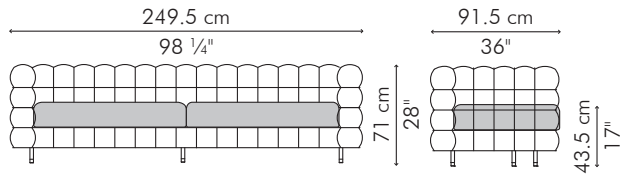

1.08 m³

3.70 m / 4.10 yds

OUTDOOR

34 kg / 75 lbs

1.05 m³

INDOOR rattan, rattan peel, stainless steel, steel

SLYY-B-5836-UF1

Linen Natural

SLYY-B-5836-UF2

Linen Chocolate

SLYY-N-5836-UF

Linen Natural

OUTDOOR polyethylene, stainless steel, steel

SLYY-B-5836OD-UF

Sunbrella Taupe

SLYY-N-5836OD-UF

Sunbrella Canvas

SOFA, extra large

INDOOR

55 kg / 121 lbs

1.81 m³

6.40 m / 7.10 yds

OUTDOOR

58 kg / 128 lbs

1.76 m³

INDOOR rattan, rattan peel, stainless steel, steel

SYYXL-B-9828-UF

Linen Natural

SYYXL-N-9828-UF

Linen Natural

OUTDOOR polyethylene, stainless steel, steel

SYYXL-B-9828OD-UF