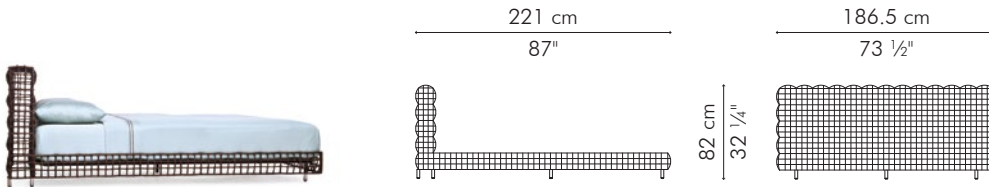

Mattress size:
203 cm L x 193 cm W x 20-30 cm H
(80" L x 76" W x 8-12" H)

INDOOR rattan, rattan peel, stainless steel, steel

Brown

BYYK-B-8032

Natural

BYYK-N-8032

BED, American queen

INDOOR

 64 kg / 141 lbs

 0.70 m³

Mattress size:
203 cm L x 152.5 cm W x 20-30 cm H
(80" L x 60" W x 8-12" H)

INDOOR rattan, rattan peel, stainless steel, steel

Brown

BYYQ-B-6432

Natural

BYYQ-N-6432

BED, European Extra king

INDOOR

 75.5 kg / 166 lbs

 0.77 m³

Mattress size:
200 cm L x 200 cm W x 20-30 cm H
(78 3/4" L x 78 3/4" W x 8-12" H)

INDOOR rattan, rattan peel, stainless steel, steel

Brown

BYYXK-B-8132

Natural

BYYXK-N-8132

BED, European king

INDOOR

 69.5 kg / 153 lbs

 0.71 m³

Mattress size:
200 cm L x 180 cm W x 20-30 cm H
(78 3/4" L x 70 3/4" W x 8-12" H)

INDOOR rattan, rattan peel, stainless steel, steel