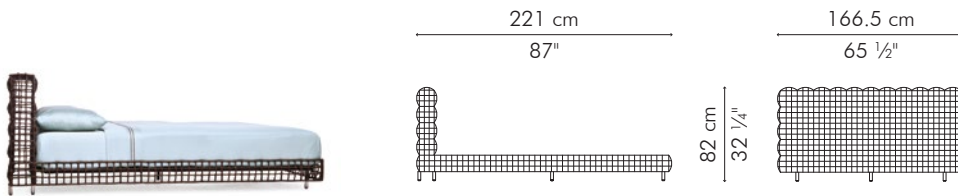

Mattress size:
203 cm L x 193 cm W x 20-30 cm H
(80" L x 76" W x 8-12" H)

INDOOR rattan, rattan peel, stainless steel, steel

Brown

BYYK-B-8032

Natural

BYYK-N-8032

BED, American queen

INDOOR

BED, European Extra king

INDOOR

 75.5 kg / 166 lbs

 0.77 m³

Mattress size:
200 cm L x 200 cm W x 20-30 cm H
(78 3/4" L x 78 3/4" W x 8-12" H)

INDOOR rattan, rattan peel, stainless steel, steel

Brown

BYYXK-B-8132

Natural

BYYXK-N-8132

BED, European king

INDOOR

 69.5 kg / 153 lbs

 0.71 m³

Mattress size:
200 cm L x 180 cm W x 20-30 cm H
(78 3/4" L x 70 3/4" W x 8-12" H)

INDOOR rattan, rattan peel, stainless steel, steel

Brown

BYYK-B-7332

Natural

BYYK-N-7332

BED, European queen

INDOOR

 63.5 kg / 140 lbs

 0.65 m³