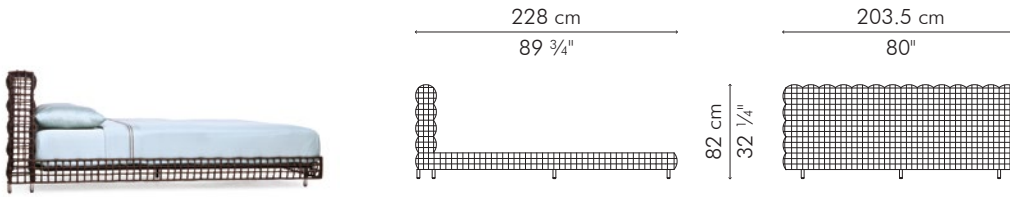

YIN & YANG

KENETHCOBONPUE

BED
NITE TABLE

🏠 rattan peel, rattan, steel, stainless steel

BED, American king

INDOOR

 74 kg / 163 lbs

 0.76 m³

Mattress size:
203 cm L x 193 cm W x 20-30 cm H
(80" L x 76" W x 8-12" H)

INDOOR rattan, rattan peel, stainless steel, steel

Brown

BYYK-B-8032

Natural

BYYK-N-8032

BED, American queen

INDOOR

 64 kg / 141 lbs

 0.70 m³

Mattress size:
203 cm L x 152.5 cm W x 20-30 cm H
(80" L x 60" W x 8-12" H)

INDOOR rattan, rattan peel, stainless steel, steel

Brown

BYYQ-B-6432

Natural

BYYQ-N-6432

Natural

BYYXK-N-8132

BED, European king

INDOOR

 69.5 kg / 153 lbs

 0.71 m³

Mattress size:
200 cm L x 180 cm W x 20-30 cm H
(78 3/4" L x 70 3/4" W x 8-12" H)

INDOOR rattan, rattan peel, stainless steel, steel