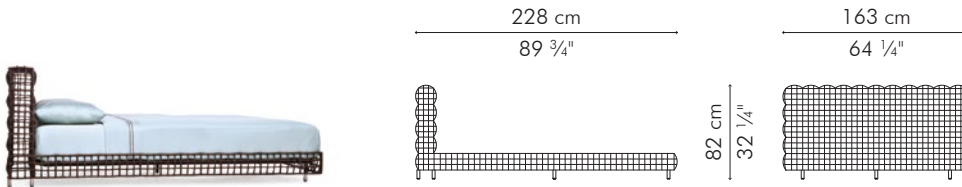

Mattress size:
203 cm L x 193 cm W x 20-30 cm H
(80" L x 76" W x 8-12" H)

INDOOR rattan, rattan peel, stainless steel, steel

Brown

BYYK-B-8032

Natural

BYYK-N-8032

BED, American queen

INDOOR

 64 kg / 141 lbs

 0.70 m³

Mattress size:
203 cm L x 152.5 cm W x 20-30 cm H
(80" L x 60" W x 8-12" H)

INDOOR rattan, rattan peel, stainless steel, steel

Brown

BYYQ-B-6432

Natural

BYYQ-N-6432

BED, European Extra king

INDOOR

 75.5 kg / 166 lbs

 0.77 m³

Mattress size:
200 cm L x 200 cm W x 20-30 cm H
(78 3/4" L x 78 3/4" W x 8-12" H)

INDOOR rattan, rattan peel, stainless steel, steel

Brown

BYYXK-B-8132

Natural

BYYXK-N-8132

BED, European king

INDOOR

 69.5 kg / 153 lbs

 0.71 m³

Mattress size:
200 cm L x 180 cm W x 20-30 cm H
(78 3/4" L x 70 3/4" W x 8-12" H)

INDOOR rattan, rattan peel, stainless steel, steel