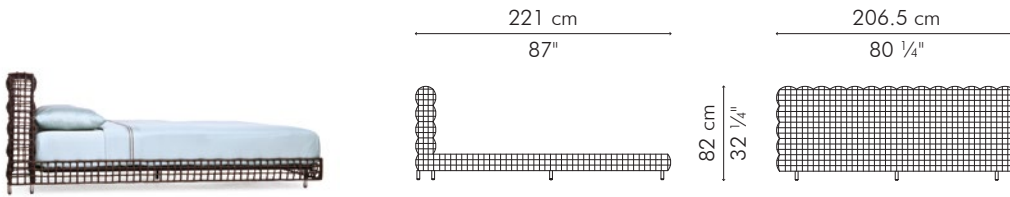

Mattress size:
203 cm L x 193 cm W x 20-30 cm H
(80" L x 76" W x 8-12" H)

INDOOR rattan, rattan peel, stainless steel, steel

Brown

BYYK-B-8032

Natural

BYYK-N-8032

BED, American queen

INDOOR

 64 kg / 141 lbs

 0.70 m³

Mattress size:
203 cm L x 152.5 cm W x 20-30 cm H
(80" L x 60" W x 8-12" H)

INDOOR rattan, rattan peel, stainless steel, steel

Brown

BYYQ-B-6432

Natural

BYYQ-N-6432

BED, European Extra king

INDOOR

 75.5 kg / 166 lbs

 0.77 m³

Mattress size:
200 cm L x 200 cm W x 20-30 cm H
(78 3/4" L x 78 3/4" W x 8-12" H)

INDOOR rattan, rattan peel, stainless steel, steel

Brown

BYYXK-B-8132

Natural

BYYXK-N-8132

BED, European king

INDOOR

 69.5 kg / 153 lbs

 0.71 m³

Mattress size:
200 cm L x 180 cm W x 20-30 cm H
(78 3/4" L x 70 3/4" W x 8-12" H)

INDOOR rattan, rattan peel, stainless steel, steel