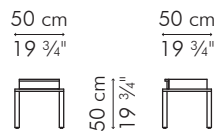

 64 kg / 141 lbs

 0.70 m³

Mattress size:
203 cm L x 152.5 cm W x 20-30 cm H
(80" L x 60" W x 8-12" H)

INDOOR rattan, rattan peel, stainless steel, steel

Brown

BYYQ-B-6432

Natural

BYYQ-N-6432

BED, European Extra king

INDOOR

 75.5 kg / 166 lbs

 0.77 m³

Mattress size:
200 cm L x 200 cm W x 20-30 cm H
(78 3/4" L x 78 3/4" W x 8-12" H)

INDOOR rattan, rattan peel, stainless steel, steel

Brown

BYYXK-B-8132

Natural

BYYXK-N-8132

BED, European king

INDOOR

 69.5 kg / 153 lbs

 0.71 m³

Mattress size:
200 cm L x 180 cm W x 20-30 cm H
(78 3/4" L x 70 3/4" W x 8-12" H)

INDOOR rattan, rattan peel, stainless steel, steel

Mattress size:

200 cm L x 160 cm W x 20-30 cm H
(78 3/4" L x 63" W x 8-12" H)

INDOOR rattan, rattan peel, stainless steel, steel

Brown

BYYQ-B-6532

Natural

BYYQ-N-6532

NITE TABLE