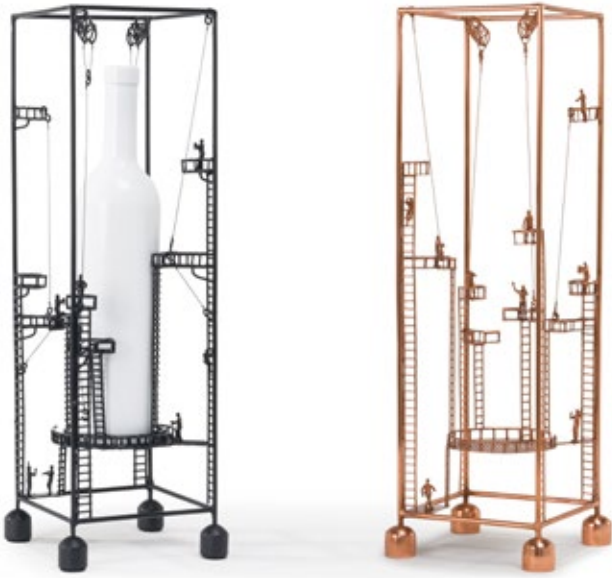

WINE HOLDER

15 cm
6"

15 cm
6"

45 cm
17 3/4"

 0.77 kg / 2 lbs

 1 kg / 2.20 lbs

 0.013 m³

INDOOR brass

Silver

ACSH-S-0517

Black

ACSH-BL-0517

Rose Gold

ACSH-RG-0517