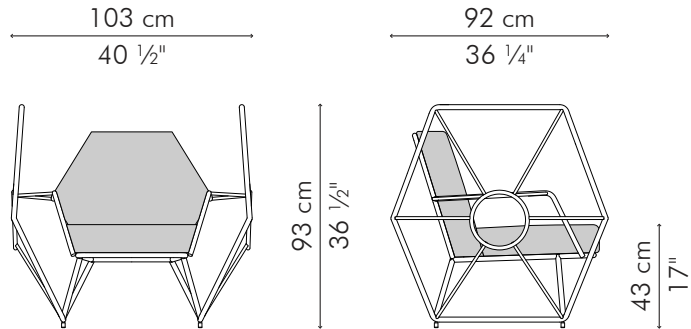

IMPERIAL TIE FIGHTER WINGS

EASY ARMCHAIR

KENNETHCOBONPUE

Imperial Wings is inspired by the unforgettable symbol of the Imperial fleet, the TIE fighter. Be your very own fighter ace in this easy armchair that features handwoven polyethylene, which captures the agility and strength of the iconic starfighter.

 21 kg / 46 lbs

 27.5 kg / 61 lbs

 0.97 m³

 SEAT & BACKREST 3.6 m / 4.0 yds

INDOOR polyethylene, aluminum

CAEWI-B-4037-UF

Black

Sunbrella Canvas Coal