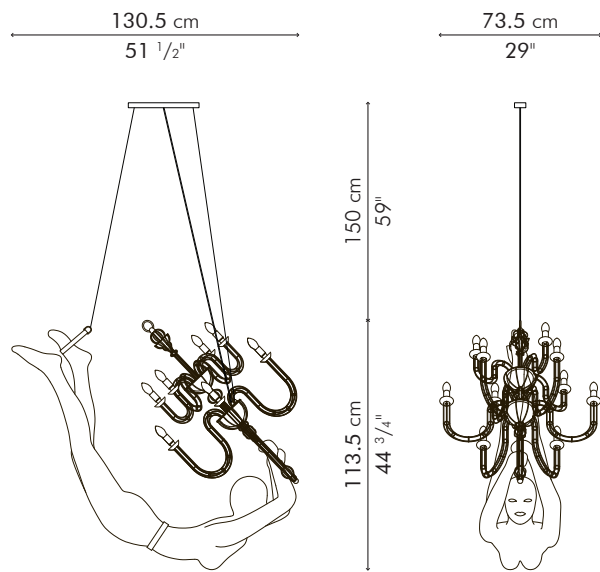

LIMBO

KENETHCOBONPUE

CHANDELIER

powder coated steel and brass

CHANDELIER

INDOOR

 10.5 kg / 23 lbs

 23 kg / 51 lbs

 1.04 m³

10 x 40 watts

Surface mounted pre-wired lamp
E12 / E14
110V 60Hz / 230V 50Hz

INDOOR powder coated steel, brass

LHLB-CP-5144C

Copper