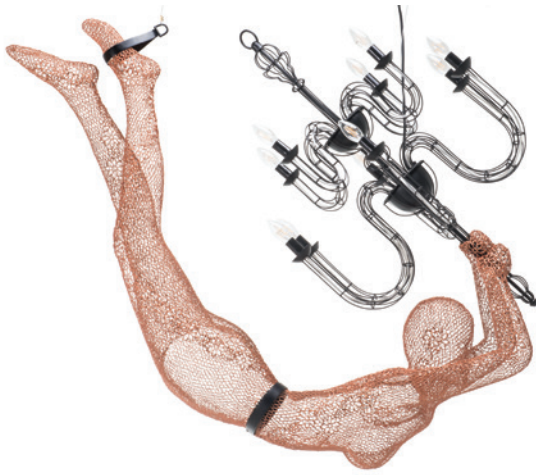

CHANDELIER

INDOOR

10.5 kg / 23 lbs

23 kg / 51 lbs

1.04 m³

10 x 40 watts

Surface mounted pre-wired lamp
E12 / E14
110V 60Hz / 230V 50Hz

INDOOR steel, brass

LHLB-CP-5144C

Copper