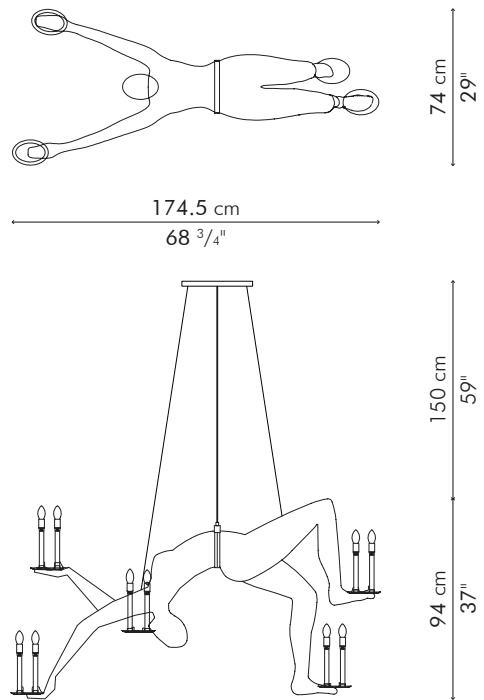

### INDOOR

 9.5 kg / 21 lbs

 40 kg / 88 lbs

 0.38 m<sup>3</sup>

10 x 40 watts

Surface mounted pre-wired lamp  
E12 / E14  
110V 60Hz / 230V 50Hz

INDOOR steel, brass

LHLB-CP-6837A

### INDOOR

 10.5 kg / 23 lbs

 23 kg / 51 lbs

 1.04 m<sup>3</sup>

10 x 40 watts

Surface mounted pre-wired lamp  
E12 / E14  
110V 60Hz / 230V 50Hz

INDOOR steel, brass

LHLB-CP-5144C