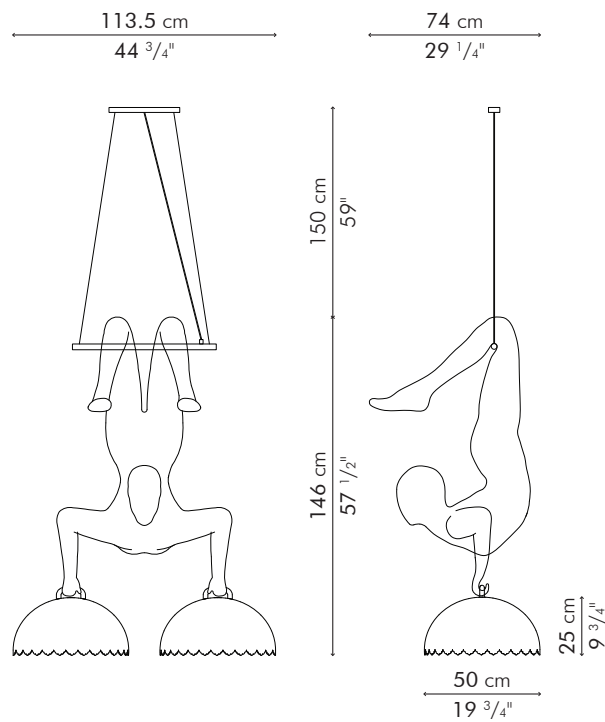

TRAPEZE

INDOOR

7 kg / 15 lbs

15 kg / 33 lbs

0.80 m³

2 x 40 watts

Surface mounted pre-wired lamp
E26 / E27
110V 60Hz / 230V 50Hz

INDOOR steel, brass, fiberglass reinforced polymer

LHLB-CP-4457T

Copper