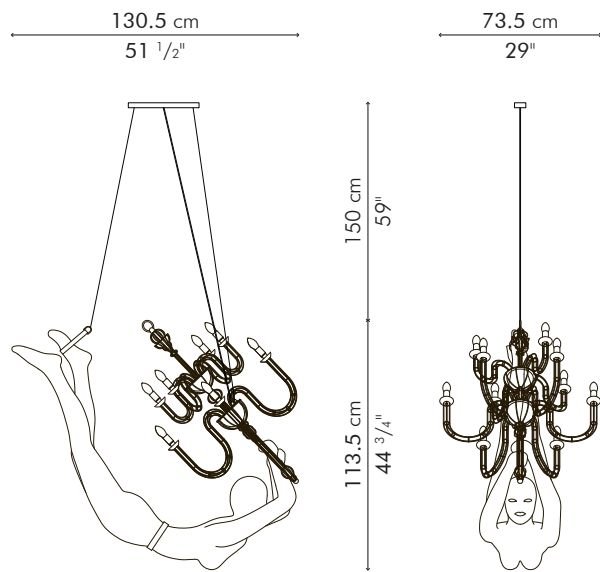

### INDOOR

 9.5 kg / 21 lbs

 40 kg / 88 lbs

 0.38 m<sup>3</sup>

10 x 40 watts

Surface mounted pre-wired lamp  
E12 / E14  
110V 60Hz / 230V 50Hz

INDOOR steel, brass

LHLB-CP-6837A

### INDOOR

 10.5 kg / 23 lbs

 23 kg / 51 lbs

 1.04 m<sup>3</sup>

10 x 40 watts

Surface mounted pre-wired lamp  
E12 / E14  
110V 60Hz / 230V 50Hz

INDOOR steel, brass

LHLB-CP-5144C